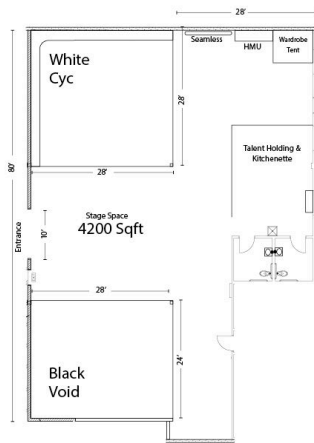

STUDIO SPECIFICATIONS

- ✓ WHITE CYCLORAMA
  - 28'x28' white cyclorama pre-lit with 6 RGB panel lights
  - 20' from the floor, structurally rated, lighting grid on 4'x4' grid pattern
  - 100 amp pre-rigged lunch box
  - Green screen curtain and 60'x20' removable floor available as an option
- ✓ BLACK VOID
  - 28'Wx24'D black void
  - 20' from the floor, structurally rated, lighting grid on 4'x4' grid pattern
  - 100 amp pre-rigged power
- ✓ ALSO INCLUDED WITH EVERY STAGE RENTAL
  - StarWagon 30amp RV plug-in
  - 3 ton grip package and scissor lift
  - 300 amps of power + 300 additional amps available
  - No permits needed
  - No corkage fees
  - 11 parking spots (additional parking within walking distance)
  - Optional, professional podcast and livestream set
- ✓ ADDITIONAL FEATURES & AMENITIES
  - Bathrooms - 2 (both handicap accessible)
  - Wireless fiber internet
  - Hair & makeup area
  - Production lounge with kitchenette
  - Changing tent
  - Expendables shop
  - G&E rental house in the same building
  - Cameras and camera support equipment also available to rent