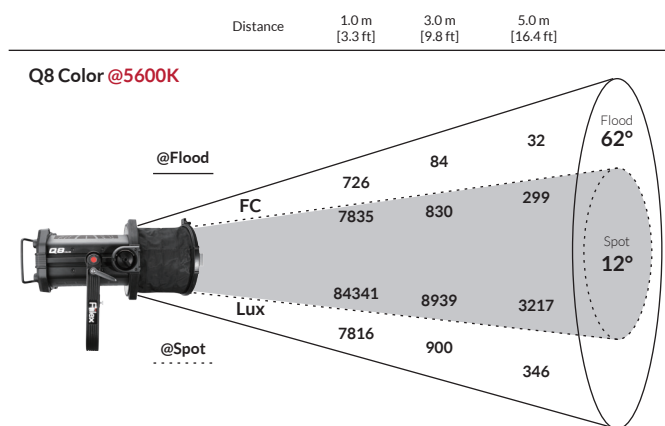

SPECIFICATIONS

Fresnel Diameter	8"
Beam Angle	12°- 62°
CCT Range	2000-10000K continuous tuning + magenta/green shift
CRI	95 typical
TLCI	90 typical
Control Modes	CCT, HSI, RGBW, Gels, CCTRGBW, CCTHSI, CIEy, ICTHS
Dimming	100 - 0% flicker free
Dimming Modes	Smooth, Sharp
Light Engine	DiCon Dense Matrix LED
Power Consumption	320W max AC | 300W max DC
BTUs/hour	1091 (BTUs/hour) max
DC Input	48V DC
AC Input	100 - 240V AC, 50 ~ 60Hz
Power Port	XLR-3
DMX/RDM Port	XLR-5
Ethernet	sACN, ArtNet
Weight	Fixture: 17 lbs / 7.7kg (includes yoke) | Power adapter: 4.8 lbs/2.2kg
Size (L x W x H)	13.8" x 12.7" x 19.8" / 35.3cm x 32.3cm x 50.3cm
Mount Type	Combo (baby stud female / junior stud male)
IP Rating	IP-X5 (water-resistant)
Thermal Design	Aluminum extrusion cooling system w/ fan
Operating Temperature	32 - 104°F / 0 - 40°C

PHOTOMETRIC DATA

OPTIONAL ACCESSORIES

DC Jumper Cable, 6 ft