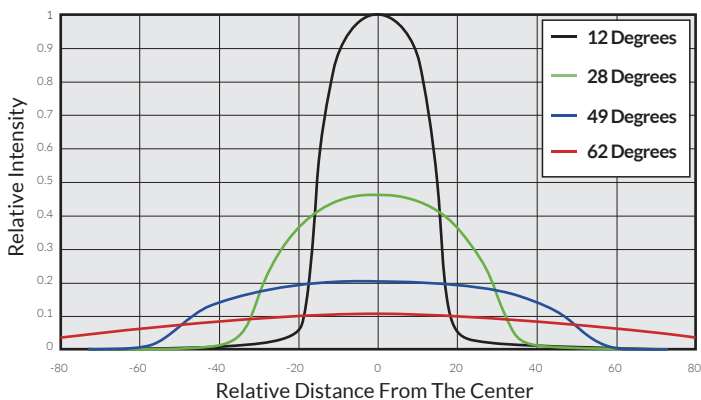

BEAM PROFILE