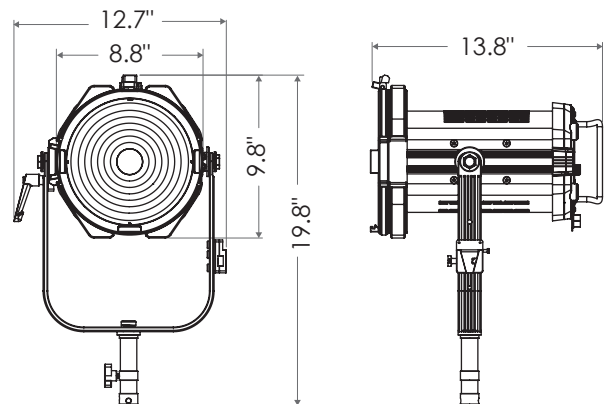

## BEAM PROFILE

### SPECIFICATIONS

Fresnel Diameter	8"
Beam Angle	12°- 62°
CCT Range	2000-10000K continuous tuning + magenta/green shift
CRI	95 typical
TLCI	90 typical
Control Modes	CCT, HSI, RGBW, Gels, CCTRGBW, CCTHSI, CIEy, ICTHS
Dimming	100 - 0% flicker free
Dimming Modes	Smooth, Sharp
Light Engine	DiCon Dense Matrix LED
Power Consumption	320W max AC   300W max DC
BTUs/hour	1091 (BTUs/hour) max
DC Input	48V DC
AC Input	100 - 240V AC, 50 ~ 60Hz
Power Port	XLR-3
DMX/RDM Port	XLR-5
Ethernet	sACN, ArtNet
Weight	Fixture: 17 lbs / 7.7kg (includes yoke)   Power adapter: 4.8 lbs/2.2kg
Size (L x W x H)	13.8" x 12.7" x 19.8" / 35.3cm x 32.3cm x 50.3cm
Mount Type	Combo (baby stud female / junior stud male)
IP Rating	IP-X5 (water-resistant)
Thermal Design	Aluminum extrusion cooling system w/ fan
Operating Temperature	32 - 104°F / 0 - 40°C