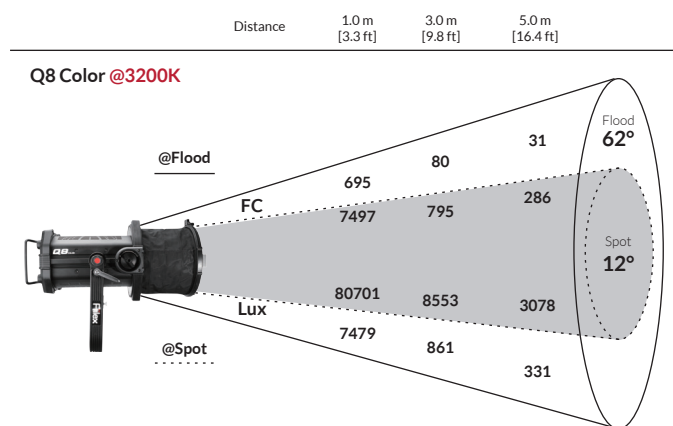

SPECIFICATIONS

Fresnel Diameter	8"
Beam Angle	12°- 62°
CCT Range	2000-10000K continuous tuning + magenta/green shift
CRI	95 typical
TLCI	90 typical
Control Modes	CCT, HSI, RGBW, Gels, CCTRGBW, CCTHSI, CIEy, ICTHS
Dimming	100 - 0% flicker free
Dimming Modes	Smooth, Sharp
Light Engine	DiCon Dense Matrix LED
Power Consumption	320W max AC | 300W max DC
BTUs/hour	1091 (BTUs/hour) max
DC Input	48V DC
AC Input	100 - 240V AC, 50 ~ 60Hz
Power Port	XLR-3
DMX/RDM Port	XLR-5
Ethernet	sACN, ArtNet
Weight	Fixture: 17 lbs / 7.7kg (includes yoke) | Power adapter: 4.8 lbs/2.2kg
Size (L x W x H)	13.8" x 12.7" x 19.8" / 35.3cm x 32.3cm x 50.3cm
Mount Type	Combo (baby stud female / junior stud male)
IP Rating	IP-X5 (water-resistant)
Thermal Design	Aluminum extrusion cooling system w/ fan
Operating Temperature	32 - 104°F / 0 - 40°C

PHOTOMETRIC DATA

OPTIONAL ACCESSORIES

DC Jumper Cable, 6 ft